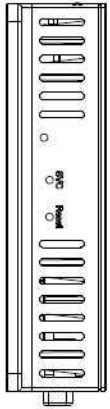

LS Series

distributed by Distribution AG

Raiffeisenallee 8
D-82041 Oberhaching

Tel.: +49 (89) 666 109 330
Fax: +49 (89) 666 109 339

Mail: post@syscomtec.com
www.syscomtec.com