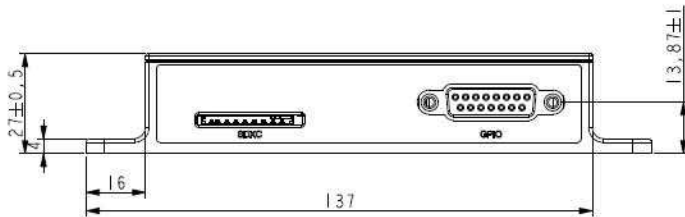

LS Series

distributed by Distribution AG

Raiffeisenallee 8
D-82041 Oberhaching

Tel.: +49 (89) 666 109 330
Fax: +49 (89) 666 109 339

Mail: post@syscomtec.com
www.syscomtec.com