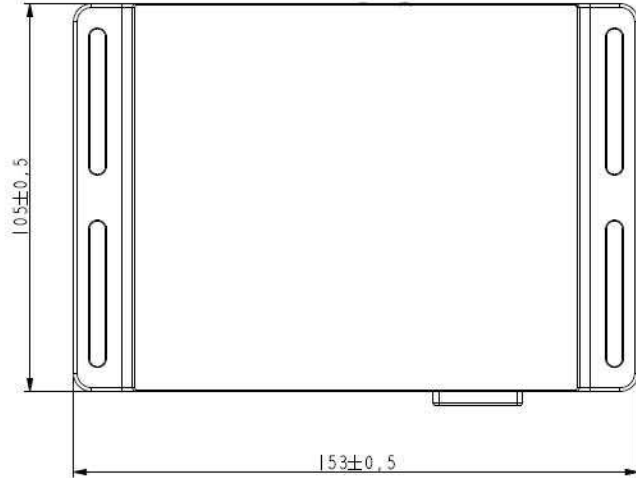

LS Series

distributed by Distribution AG

Raiffeisenallee 8
D-82041 Oberhaching

Tel.: +49 (89) 666 109 330
Fax: +49 (89) 666 109 339

Mail: post@syscomtec.com
www.syscomtec.com